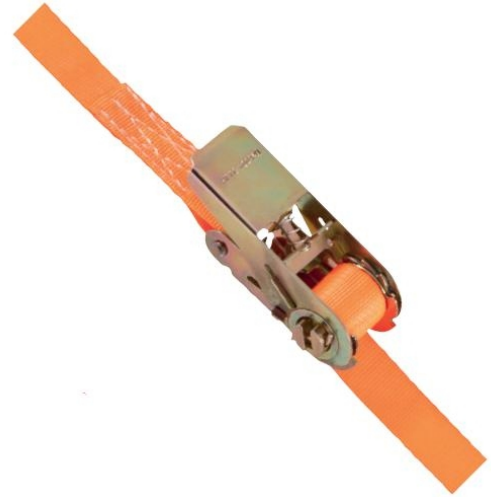

Article Datasheet

Art.No.: 84502

CARGO LASHING BELT, 1 PART

25MM, LC 500 daN, COLOR ORANGE TECTOR®

Article Description:

Norm: DIN EN 12 195-2 Material: Polyester 25 mm cargo lashing belt LC

(daN): 500 STF (daN): 125 Type: 1 part with ratchet Size

Order-No. 25 mm x 2 m 84 502/2M 25 mm x 4 m 84

502/4M 25 mm x 5 m 84 502/5M 25 mm x 6 m 84

502/6M • TÜV/GS • Packing unit: 50

Catalogue Page: T 57