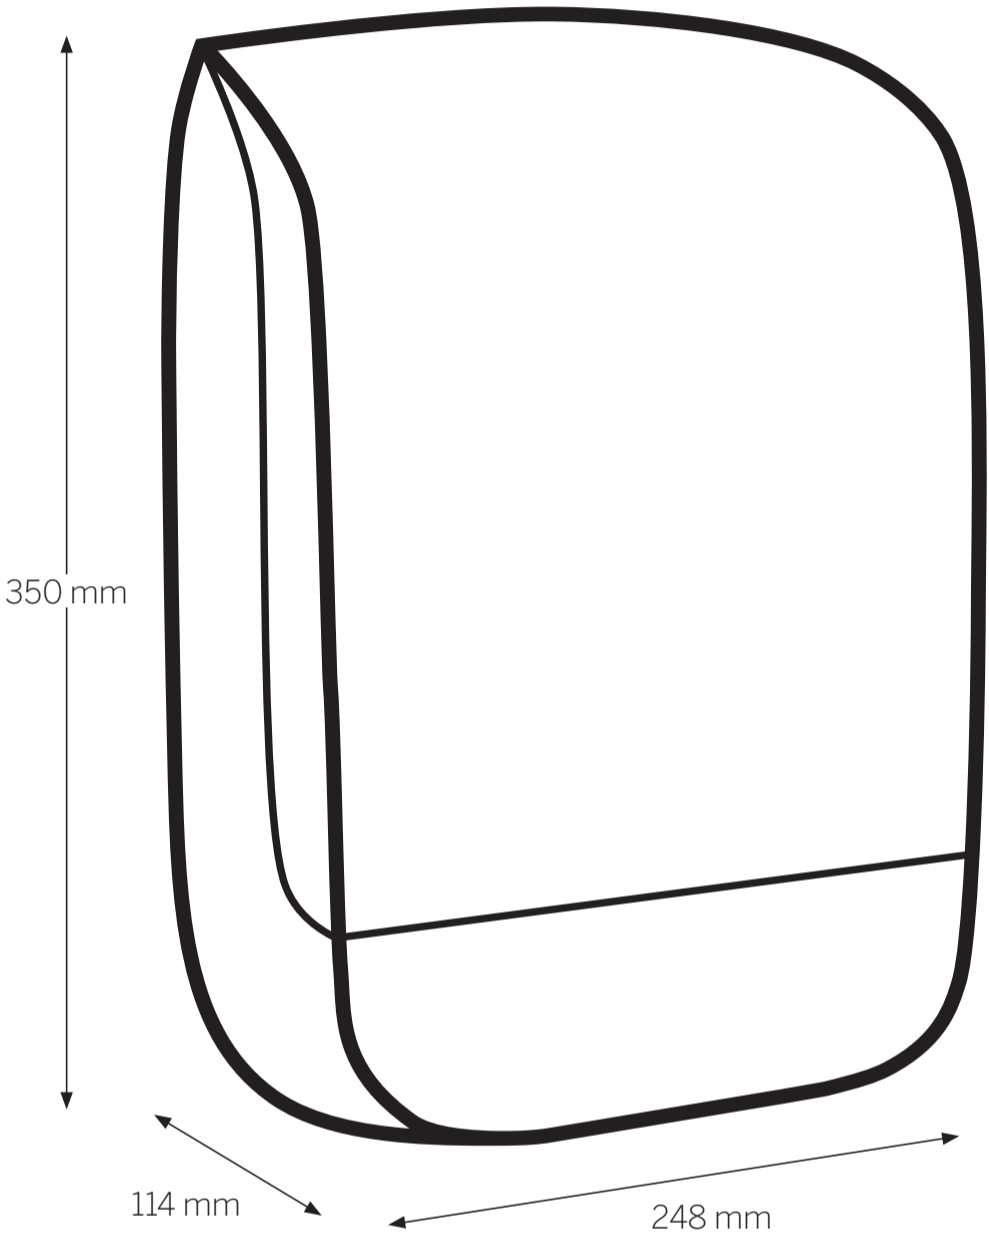

90182, 92087

KATRIN Hand Towel Mini Dispenser

Open with key
(Position – key needed and turn right)

Easy opening
(Position – turn left with key once, then no key needed to open dispenser)

Push and pull cover to open