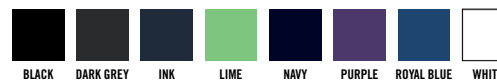

T-shirt Lange Mouw Dames 101010

95% KATOEN / 5% ELASTAAN
190 G/M² SINGLE JERSEY

XS | S | M | L | XL | XXL | 3XL | 4XL | 5XL

T-Shirt Langarm Damen 101010

95% BAUMWOLLE / 5% ELASTAN
190 G/M² SINGLE JERSEY

XS | S | M | L | XL | XXL | 3XL | 4XL | 5XL

Long-Sleeve T-shirt Ladies

101010

95% COTTON / 5% ELASTANE
190 G/M² SINGLE JERSEY

XS | S | M | L | XL | XXL | 3XL | 4XL | 5XL

T-shirt Manches Longues Femme **101010**

95% COTON / 5% ÉLASTHANNE
190 G/M² JERSEY SIMPLE