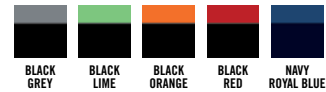

T-shirt Bicolor Dames 102003

100% KATOEN
190 G/M² SINGLE JERSEY

XS | S | M | L | XL | XXL | 3XL | 4XL | 5XL

T-Shirt Bicolor Damen 102003

100% BAUMWOLLE
190 G/M² SINGLE JERSEY

XS | S | M | L | XL | XXL | 3XL | 4XL | 5XL

Women's Bi-Color T-shirt 102003

100% COTTON
190 G/M² SINGLE JERSEY

XS | S | M | L | XL | XXL | 3XL | 4XL | 5XL

T-shirt Bicolore Femme 102003

100% COTON
190 G/M² JERSEY SIMPLE

XS | S | M | L | XL | XXL | 3XL | 4XL | 5XL