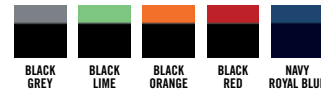

T-shirt Bicolor Dames 102003

100% KATOEN
190 G/M² SINGLE JERSEY

XS | S | M | L | XL | XXL | 3XL | 4XL | 5XL

T-Shirt Bicolor Damen 102003

100% BAUMWOLLE
190 G/M² SINGLE JERSEY

XS | S | M | L | XL | XXL | 3XL | 4XL | 5XL

Women's Bi-Color T-shirt 102003

100% COTTON
190 G/M² SINGLE JERSEY

XS | S | M | L | XL | XXL | 3XL | 4XL | 5XL

T-shirt Bicolore Femme 102003

100% COTON
190 G/M² JERSEY SIMPLE

XS | S | M | L | XL | XXL | 3XL | 4XL | 5XL